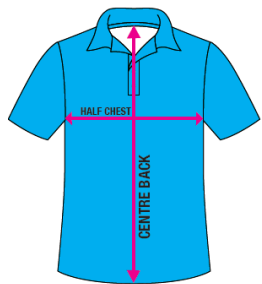

KIDS SIZES:

Size	2	4	6	8	10	12	14	16
Half chest (cm)	35	38	40	42	44	46	48	51
Centre back (cm)	41	45	49	52	55	58	61	65

All measurements above subject to +/- 1-2cm tolerance

WOMEN'S SIZES:

Size	8	10	12	14	16	18	20	22	24
Half chest (cm)	46.5	49	51.5	54	56.5	59	61.5	64.5	67.5
Centre back (cm)	63	65	67	69	71	73	75	77	79

MEN'S SIZES:

Size	XS	S	M	L	XL	2XL	3XL	4XL	5XL
Half chest (cm)	51	54	56.5	60	62.5	65	68	72.5	76
Centre back (cm)	71.5	73	75	76	79	82	85	87	88