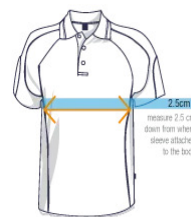

HOW TO MEASURE

HALF CHEST MEASUREMENT

FOOTBALL SHORTS

SIZE		6B	8B	10B	12B	14	16	18
INCHES		22	24	26	28	32	34	36
CMS		56	61	66	71	81	86.5	91
SIZE		22	24					
INCHES		40	42					
CMS		101	105					

FOOTBALL Socks

Standard Football	J 9 - 12	BG 13 - 3	Y2 - 8	A7 - 11	K11 - 13
Crew (Short)	Small (2-8)	Mdm (7-11)	Large (11-14)		

NB: Numbers represent shoe size range